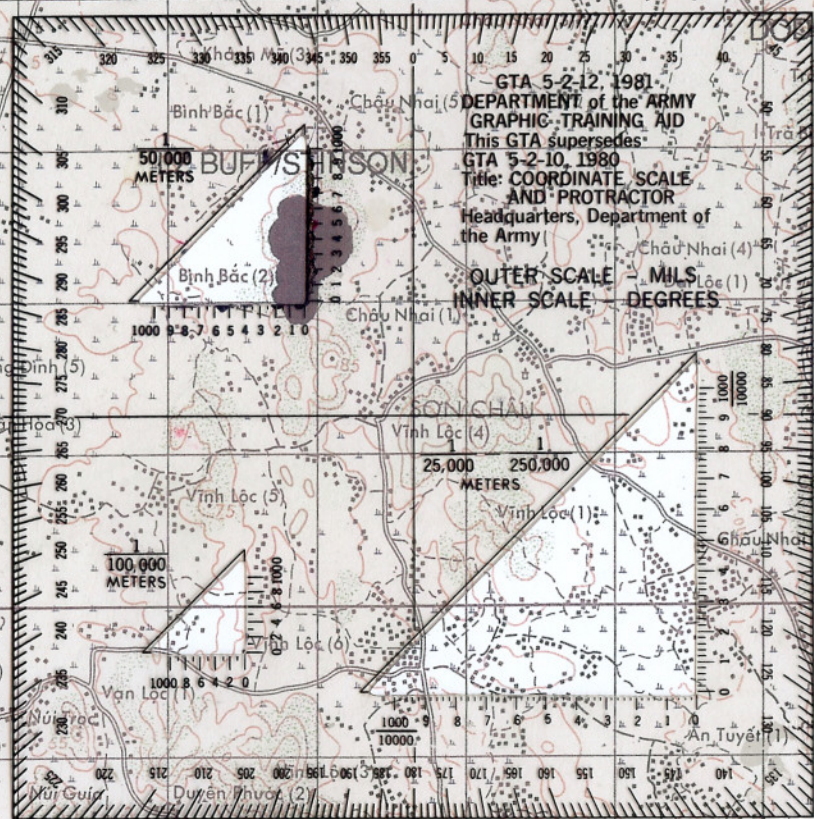

79  
80  
81  
82  
83  
84  
85  
86  
87  
88  
89  
90  
91  
92  
93  
94  
95

52  
53  
54  
55  
56  
57  
58

GTA 5-2-12, 1981  
DEPARTMENT of the ARMY  
GRAPHIC TRAINING AID  
This GTA supersedes:  
GTA 5-2-10, 1980  
Title: COORDINATE SCALE  
AND PROTRACTOR  
Headquarters, Department of  
the Army  
OUTER SCALE - MILS  
INNER SCALE - DEGREES

45 46 47 48 49 50 51 52 53 54 55 56 57 58